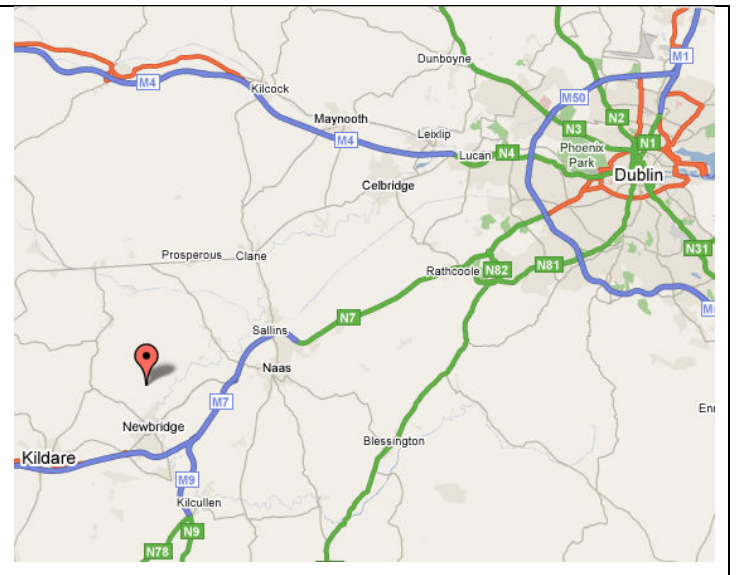

Directions to Vernon Walker

From Dublin

1. Take the M7 heading south.
2. Exit M7 at Junction 10 Signposted for Newbridge.
3. At the top of the Slip road, turn left, and continue to roundabout.
4. Take the 3rd exit from roundabout, signposted for Newbridge.
5. Continue on this road until you cross the Liffey bridge in Newbridge.

From Newbridge

1. On Crossing the Liffey Bridge in the direction of Newbridge, turn right and continue past Newbridge College to the roundabout.
2. Take the second exit off roundabout
3. Turn Left after Raymonds Court.
4. Continue over the railway bridge
5. Continue for 1 mile where you should see a sign on the right hand side for Vernon Walker